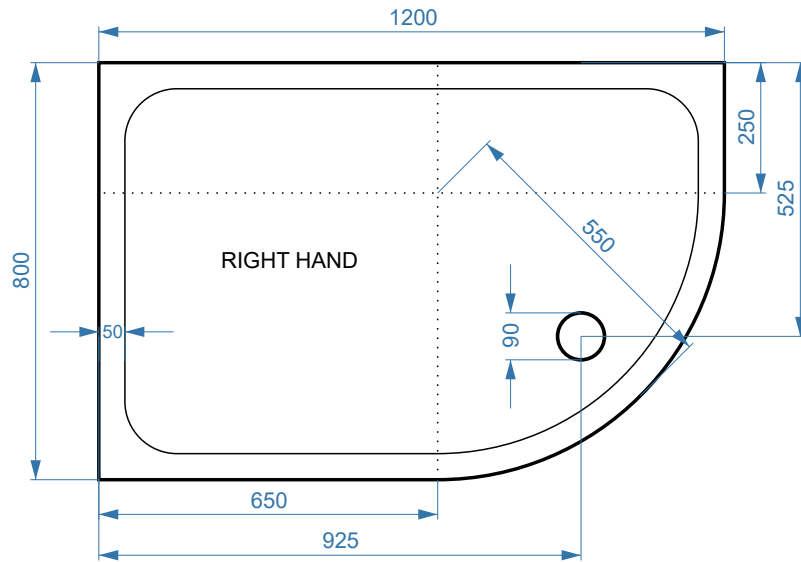

1200x800mm Offset Quad Right Hand Slimline Stone Tray - ST1200X800OSQDRH

| | |
|----------|-----------------------|
| SIZE(MM) | L 1200 X W 800 X H 45 |
| FINISH | White Smooth Gloss |

****Image waste position is for illustration purposes only.
Please check the waste position of each tray.***

Waste Outlet

The information contained on this page was correct at date of issue. Fitting dimensions are provided as a guide only. Some variation may occur due to manufacturing tolerances. We pursue a policy of continuing improvement in design and performance of our products and so reserve the right to change specifications without prior notice.