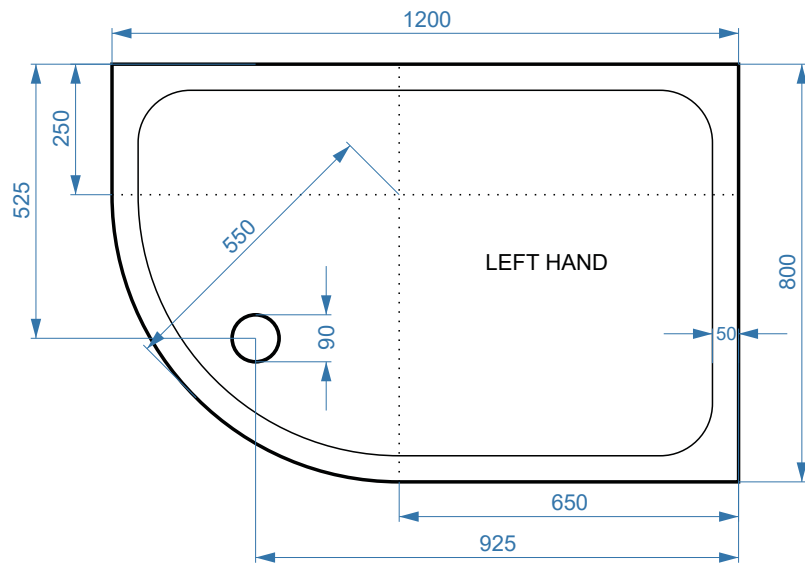

# 1200x800mm Offset Quad Left Hand Slimline Stone Tray - ST1200X800OSQDLH

SIZE(MM)	L 1200 X W 800 X H 45
FINISH	White Smooth Gloss

***\*Image waste position is for illustration purposes only.  
Please check the waste position of each tray.***

Waste Outlet

The information contained on this page was correct at date of issue. Fitting dimensions are provided as a guide only. Some variation may occur due to manufacturing tolerances. We pursue a policy of continuing improvement in design and performance of our products and so reserve the right to change specifications without prior notice.