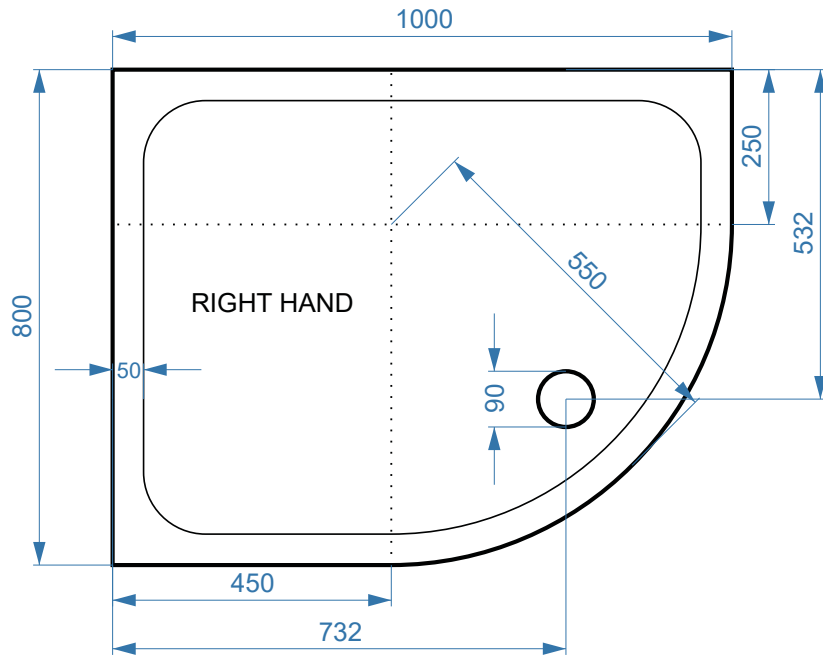

1000x800mm Offset Quad Right Hand Slimline Stone Tray - ST1000X800OSQDRH

SIZE(MM)	L 1000 X W 800 X H 45
FINISH	White Smooth Gloss

****Image waste position is for illustration purposes only.
Please check the waste position of each tray.***

Waste Outlet

The information contained on this page was correct at date of issue. Fitting dimensions are provided as a guide only. Some variation may occur due to manufacturing tolerances. We pursue a policy of continuing improvement in design and performance of our products and so reserve the right to change specifications without prior notice.