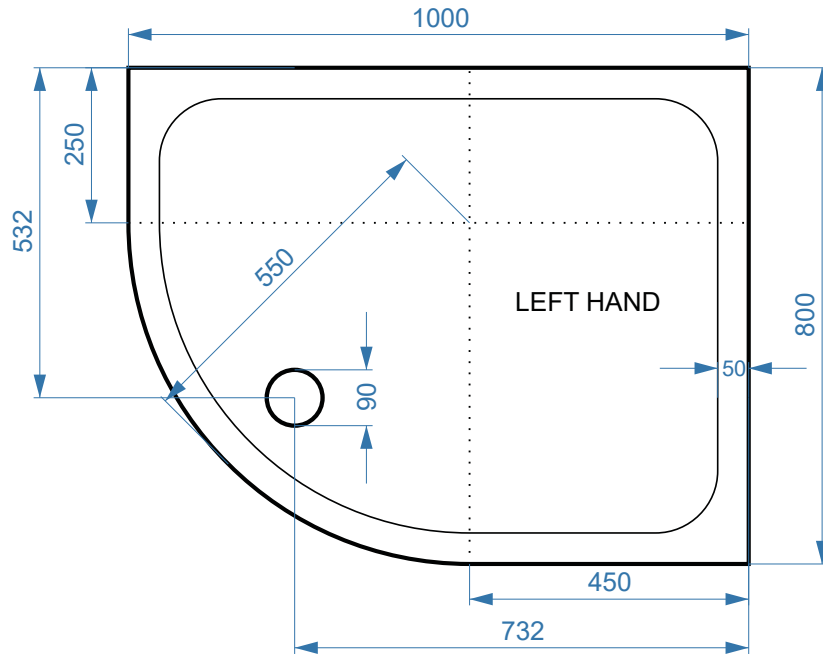

1000x800mm Offset Quad Left Hand Slimline Stone Tray - ST1000X800OSQDLH

SIZE(MM)	L 1000 X W 800 X H 45
FINISH	White Smooth Gloss

****Image waste position is for illustration purposes only.
Please check the waste position of each tray.***

Waste Outlet

The information contained on this page was correct at date of issue. Fitting dimensions are provided as a guide only. Some variation may occur due to manufacturing tolerances. We pursue a policy of continuing improvement in design and performance of our products and so reserve the right to change specifications without prior notice.