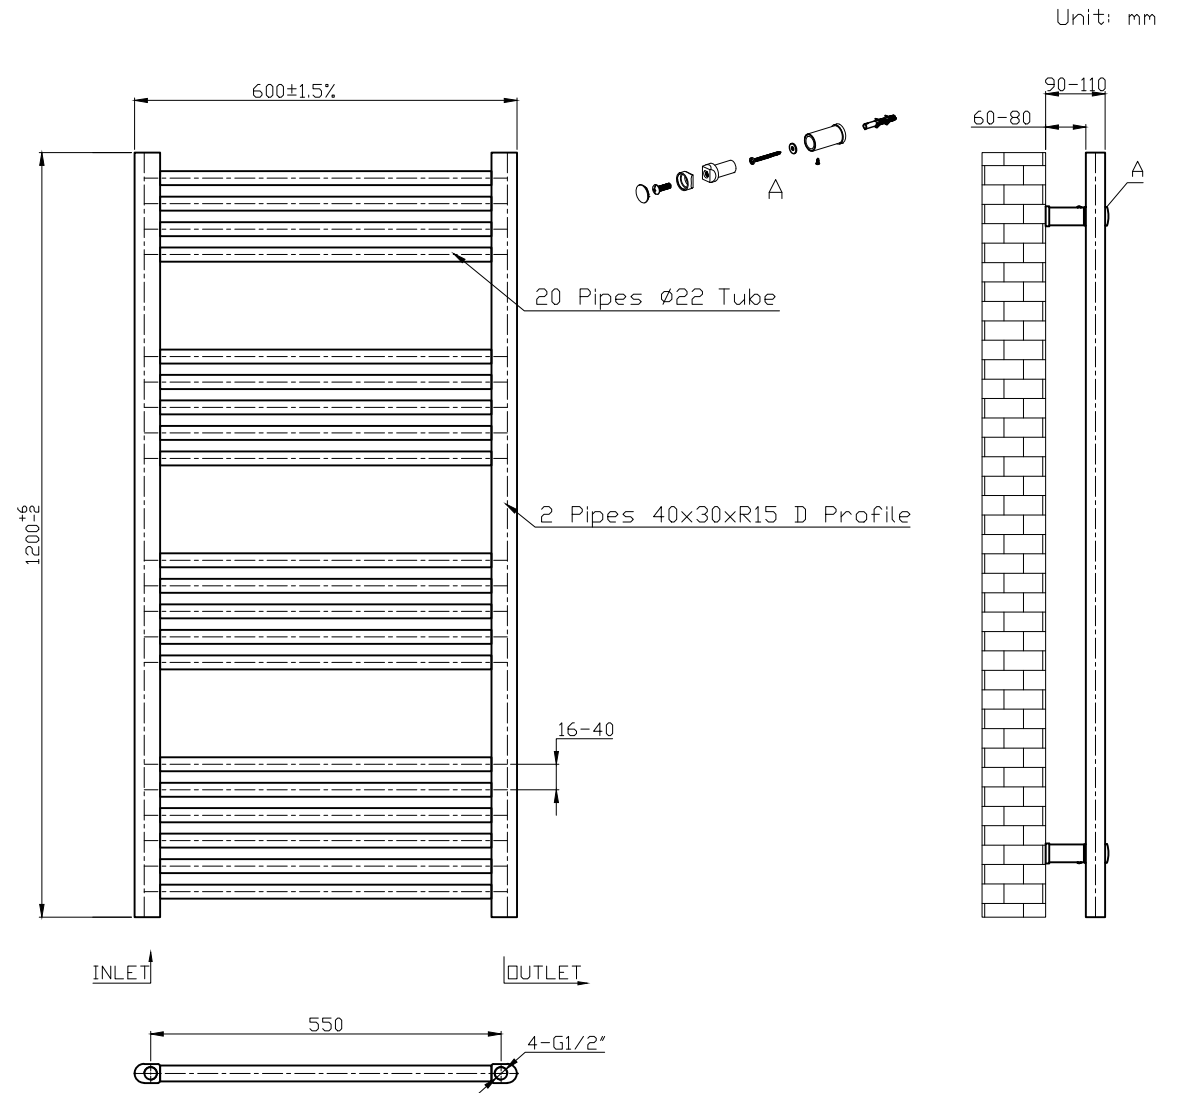

Alma 1200 x 600 Straight Chrome Heated Towel Rail - MSALM12X6STCP

SIZE (MM)	H 1200 X W 600
FINISH	Chrome
PIPE CENTRES	550
CROSS BARS	20
BTU Δ 50°C	1413
BTU Δ 60°C	1791

The information contained on this page was correct at date of issue. Fitting dimensions are provided as a guide only. Some variation may occur due to manufacturing tolerances. We pursue a policy of continuing improvement in design and performance of our products and so reserve the right to change specifications without prior notice.