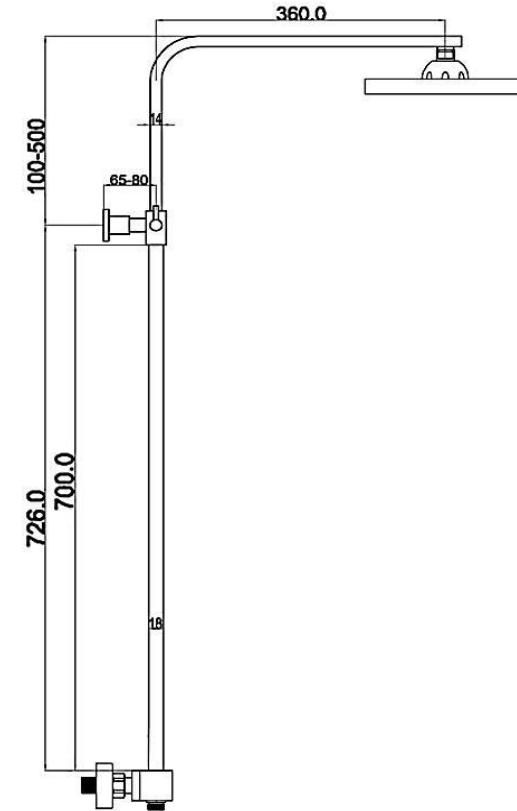

Firm Square Thermostatic Shower - MSSHFISQ

CONSTRUCTION	Brass
FINISHES	Chrome
PRODUCT TYPE	Contemporary
WATER PRESSURE	Min. 0.5 Bar, Max. 6.0 Bar
PLUMBING SYSTEMS	Suitable for All Plumbing Systems, Max. Supply Pressure Differential Requirement No Greater Than 5:1
STANDARDS	Complies with BSEN 1111
CARTRIDGE	On/Off - Alfano Thermostatic - Agua
NET WEIGHT	3.74 Kg
ADDITIONAL INFORMATION	• Temperature: Pre-set 38°C, with Push Button Override to 48°C. • Automatic Shut off in the event of Hot or Cold Water Supply Failure. • Shower Head: Chrome, Ø200mm, Stainless Steel • Shower handset : Chrome , single mode, ABS • Shower hose : Chrome, stainless steel , double interlock,1.5m

Flow Rates (Litres per minute)

SYSTEM PRESSURE	0.1 Bar	0.2 Bar	0.3 Bar	0.5 Bar	1.0 Bar	1.5 Bar	2.0 Bar	3.0 Bar	4.0 Bar	5.0 Bar
	2.2	4.8	-	8.1	13.2	-	-	22.6	-	-

The information contained on this page was correct at date of issue. Fitting dimensions are provided as a guide only. Some variation may occur due to manufacturing tolerances. We pursue a policy of continuing improvement in design and performance of our products and so reserve the right to change specifications without prior notice.