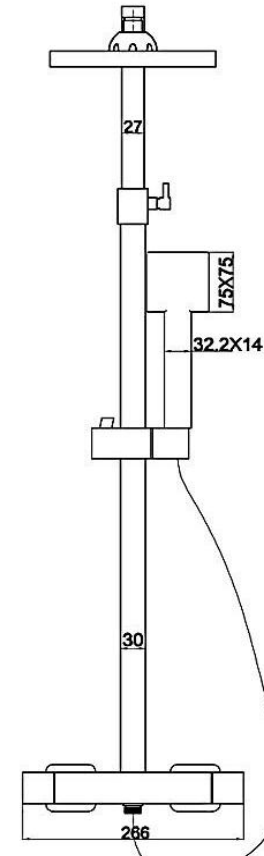

Firm Square Thermostatic Shower - MSSHFISQ

CONSTRUCTION	Brass
FINISHES	Chrome
PRODUCT TYPE	Contemporary
WATER PRESSURE	Min. 0.5 Bar, Max. 6.0 Bar
PLUMBING SYSTEMS	Suitable for All Plumbing Systems, Max. Supply Pressure Differential Requirement No Greater Than 5:1
STANDARDS	Complies with BSEN 1111
CARTRIDGE	On/Off - Alfano Thermostatic - Agua
NET WEIGHT	3.74 Kg
ADDITIONAL INFORMATION	• Temperature: Pre-set 38°C, with Push Button Override to 48°C. • Automatic Shut off in the event of Hot or Cold Water Supply Failure. • Shower Head: Chrome, Ø200mm, Stainless Steel • Shower handset : Chrome , single mode, ABS • Shower hose : Chrome, stainless steel , double interlock,1.5m

Flow Rates (Litres per minute)

SYSTEM PRESSURE	0.1 Bar	0.2 Bar	0.3 Bar	0.5 Bar	1.0 Bar	1.5 Bar	2.0 Bar	3.0 Bar	4.0 Bar	5.0 Bar
	2.2	4.8	-	8.1	13.2	-	-	22.6	-	-

The information contained on this page was correct at date of issue. Fitting dimensions are provided as a guide only. Some variation may occur due to manufacturing tolerances. We pursue a policy of continuing improvement in design and performance of our products and so reserve the right to change specifications without prior notice.