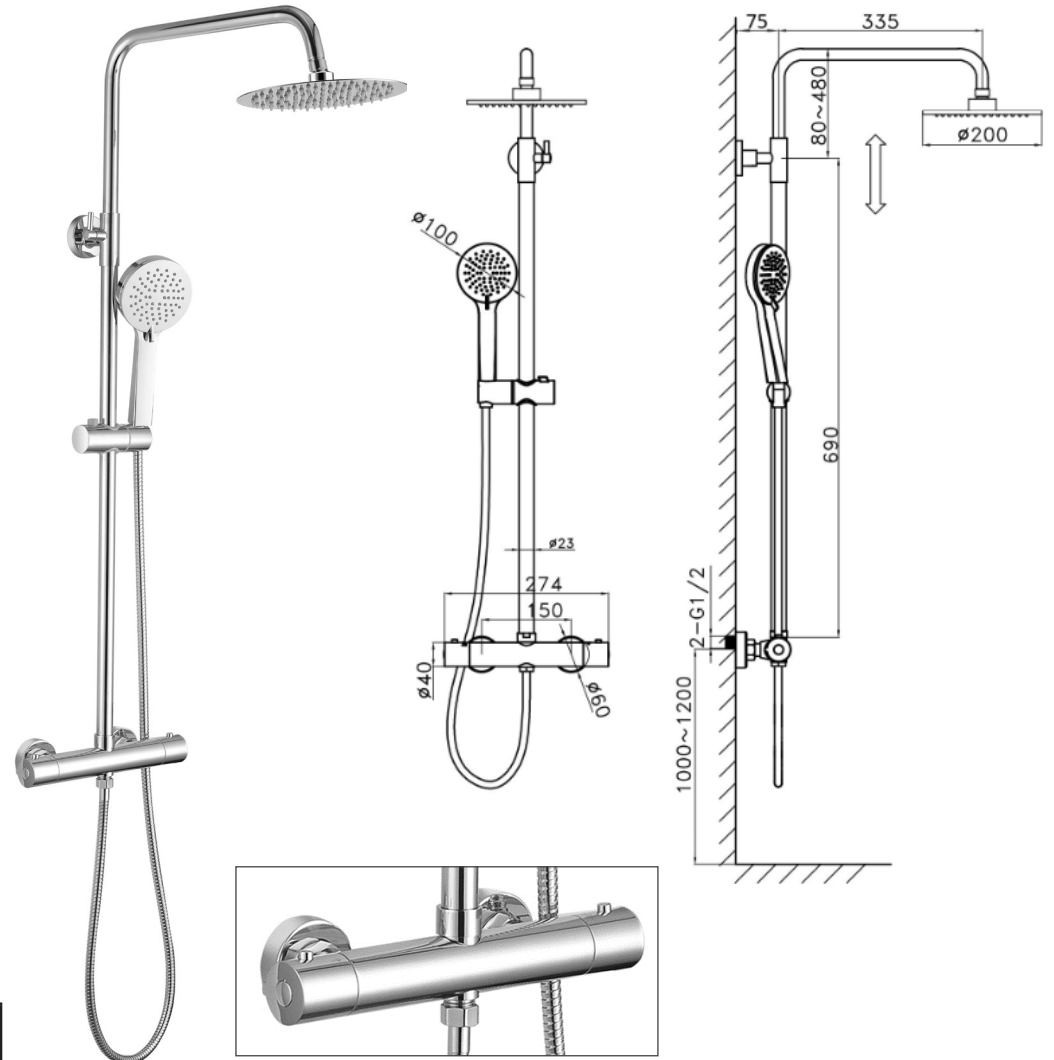

Firm Round Thermostatic Shower - MSSHFIRO

CONSTRUCTION	Brass Body (CuZn38Pb18); ABS Handle
FINISHES	Chrome Plated to BS EN 248
PRODUCT TYPE	Contemporary
WATER PRESSURE	Min. 0.5 Bar, Max. 6.0 Bar
PLUMBING SYSTEMS	Suitable for All Plumbing Systems, Max. Supply Pressure Differential Requirement No Greater Than 5:1
STANDARDS	Complies with BSEN 1111
CERTIFICATION	WRAS Approved and Certified
CARTRIDGE	On/Off - Alfano Thermostatic - Agua
NET WEIGHT	3.3 Kg
VALVE	Integrate Diverter Ceramic Valve
CHECK VALVE	0.5-10 GMP
ADDITIONAL INFORMATION	<ul style="list-style-type: none"> • Temperature: Pre-set 38°C, with Push Button Override to 48°C. • Automatic Shut off in the event of Hot or Cold Water Supply Failure. • Shower Head: Chrome, Ø200mm, Stainless Steel • Shower Handset: Chrome, 3 Mode, ABS • Shower Hose: Stainless Steel, 1.5m • Riser Rail: Adjustable Height Riser Rail

Firm Square Thermostatic Shower - MSSHFISQ

CONSTRUCTION	Brass
FINISHES	Chrome
PRODUCT TYPE	Contemporary
WATER PRESSURE	Min. 0.5 Bar, Max. 6.0 Bar
PLUMBING SYSTEMS	Suitable for All Plumbing Systems, Max. Supply Pressure Differential Requirement No Greater Than 5:1
STANDARDS	Complies with BSEN 1111
CARTRIDGE	On/Off - Alfano Thermostatic - Agua
NET WEIGHT	3.74 Kg
ADDITIONAL INFORMATION	<ul style="list-style-type: none"> • Temperature: Pre-set 38°C, with Push Button Override to 48°C. • Automatic Shut off in the event of Hot or Cold Water Supply Failure. • Shower Head: Chrome, Ø200mm, Stainless Steel • Shower handset : Chrome , single mode, ABS • Shower hose : Chrome, stainless steel , double interlock,1.5m