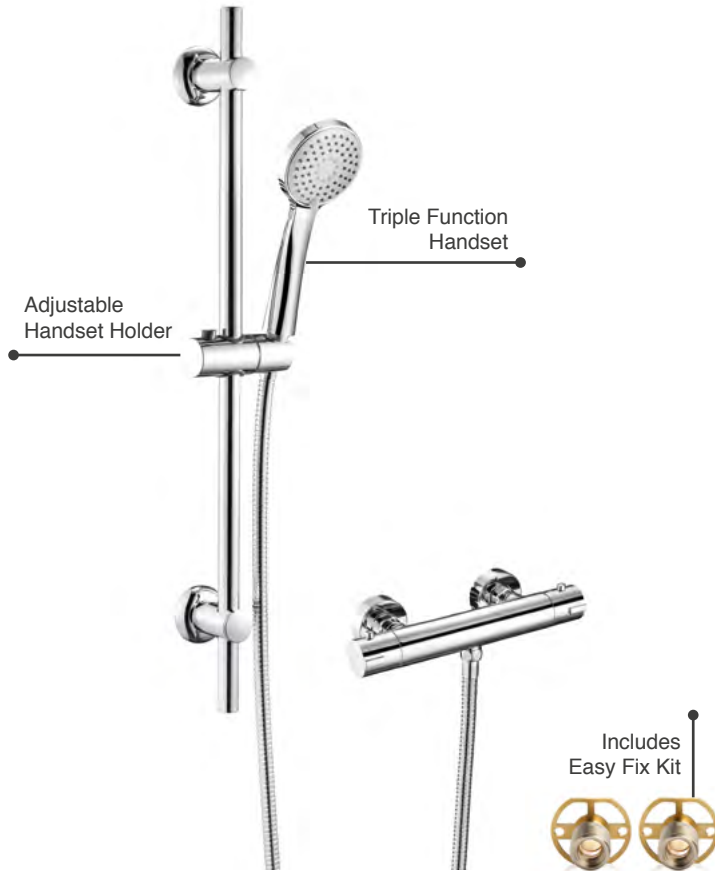

Exposed Thermostatic Showers

Firm Round Exposed Thermostatic Shower

Code	Description	RRP
MSSHFIRO	<ul style="list-style-type: none"> • Thermostatic Exposed Shower Valve • Adjustable Riser Rail • 200mm Stainless Steel Head • Chrome Adjustable Handset • Standard Chrome Hose 1.5m • Easy Fix Kit 	£204

Firm Square Exposed Thermostatic Shower

Code	Description	RRP
MSSHFISQ	<ul style="list-style-type: none"> • Thermostatic Exposed Shower Valve • Adjustable Riser Rail • 200mm Stainless Steel Head • Chrome Adjustable Handset Holder • Standard Chrome Hose 1.5m • Easy Fix Kit 	£228

Avon Exposed Thermostatic Shower

Code	Description	RRP
MSSHAVCP	<ul style="list-style-type: none"> Thermostatic Exposed Shower Valve Chrome Chrome Adjustable Triple Function Handset Chrome Adjustable Handset Holder & Sliding Rail Standard Chrome Hose 1.5m Easy Fix Kit 	£166