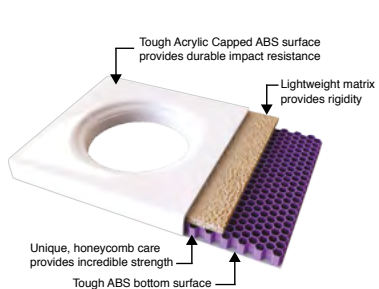

Wetroom Floor Formers

Floor Formers

Code	Description	RRP
WRFF90SQ	Wetroom Floor Former 900 x 900mm - 22mm Depth	£468
WRFF100SQ	Wetroom Floor Former 1000 x 1000mm - 22mm Depth	£468
WRFF140X90	Wetroom Floor Former 1400 x 900mm - 22mm Depth	£468
WRFF150X80	Wetroom Floor Former 1500 x 800mm - 22mm Depth	£468