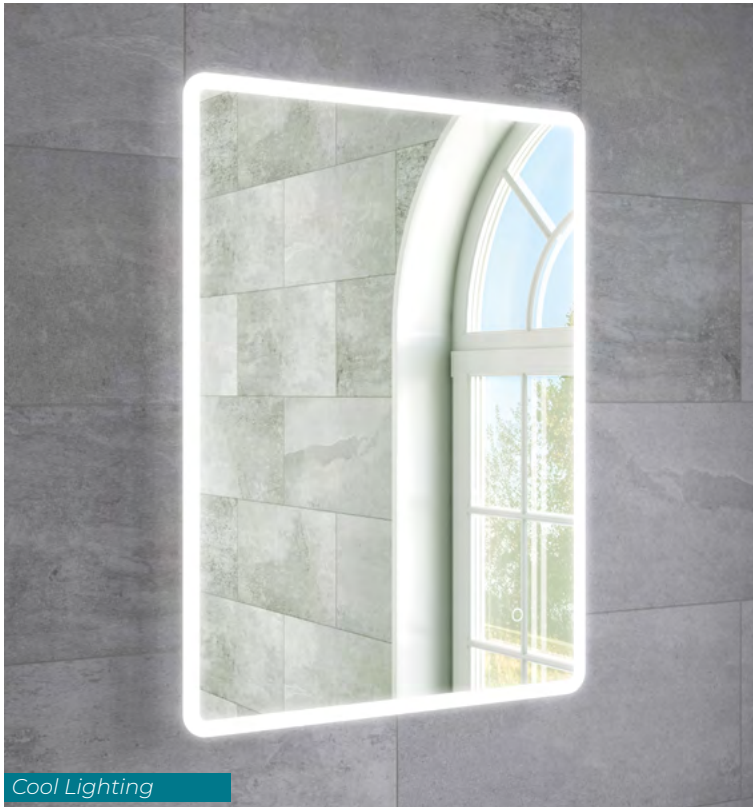

LED Mirrors