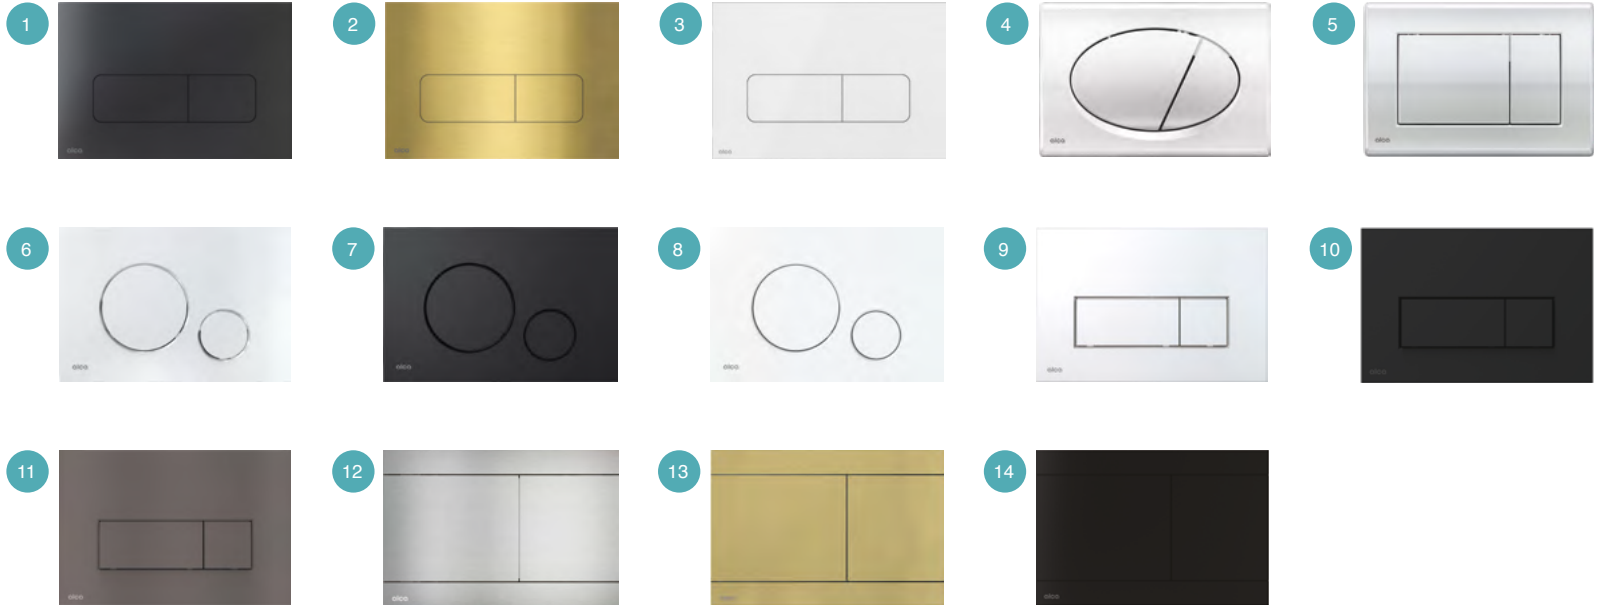

Alca 1120mm Wall Hung Toilet Frame & Concealed Cistern

AM101/1120

£260

H 1120 x W 510 x Installation Depth 125-250mm

Alca Slimline 1200mm Wall Hung Toilet Frame & Concealed Cistern

AM1101/1200

£320

H 1175 x W 570 x Installation Depth 120-160mm

Flush Plates

Code	Description	Finish	RRP	
1.	MOON-BLACK	Alca Moon Thin Dual Flush Plate	Matt Black	£336
2.	MOON-BRASS	Alca Moon Thin Dual Flush Plate	Brushed Brass	£336
3.	MOON-WHITE	Alca Moon Thin Dual Flush Plate	White Polished	£348
4.	M71	Alca M71 Dual Flush Plate	Chrome Polished	£46
5.	M271	Alca M271 Dual Flush Plate	Chrome Polished	£46
6.	M671	Alca M671 Thin Dual Flush Plate	Chrome Polished	£72
7.	M678	Alca M678 Thin Dual Flush Plate	Matt Black	£75
8.	M676	Alca M676 Thin Dual Flush Plate	Matt White	£75
9.	M571	Alca M571 Thin Dual Flush Plate	Chrome Polished	£72
10.	M578	Alca M578 Thin Dual Flush Plate	Matt Black	£75
11.	M57-GM-M	Alca M57-G-M Thin Dual Flush Plate	Gun Metal	£80
12.	FUN	Alca FUN Dual Flush Plate	Metal Matt	£324
13.	FUN-BRASS	Alca FUN Dual Flush Plate	Brushed Brass	£336
14.	FUN-BLACK	Alca FUN Dual Flush Plate	Matt Black	£336