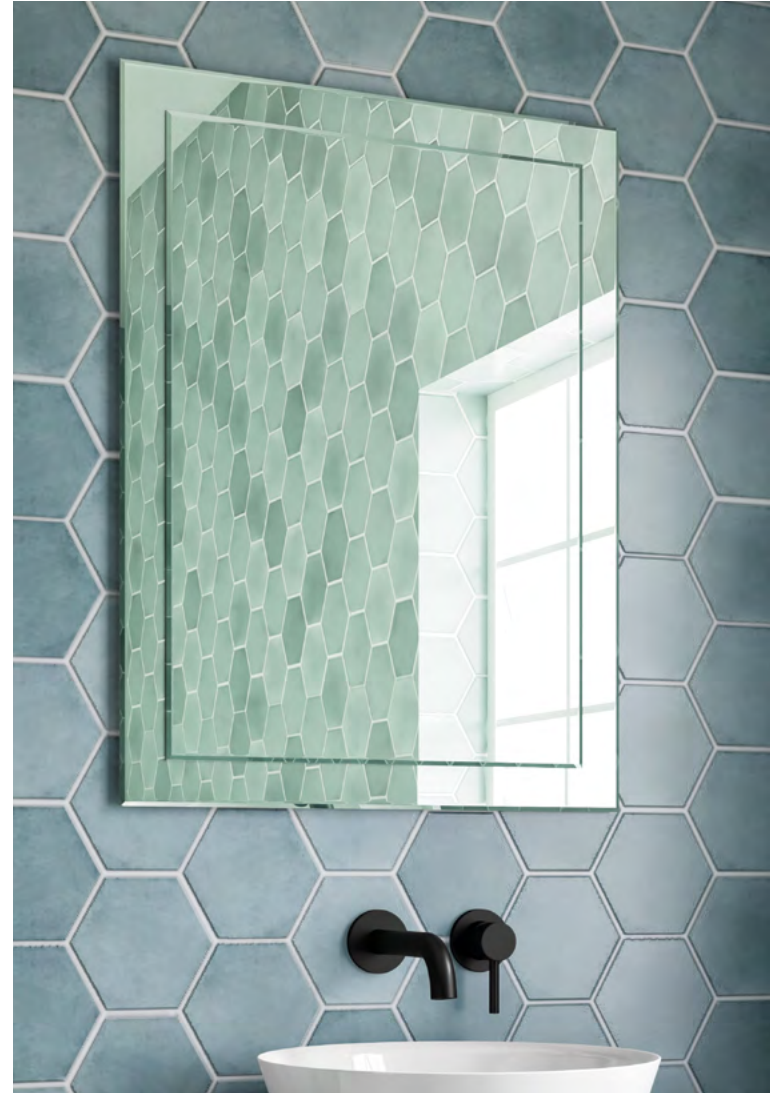

Code	Description	Size	RRP
MSMIERI45	Erin 45 Mirror	H 700 x W 450 x D 5mm	£68
MSMIERI55	Erin 55 Mirror	H 700 x W 550 x D 5mm	£80

Clara

Code	Description	Size	RRP
MSMICLA50	Clara 50 Mirror	H 700 x W 500 x D 9mm	£96
MSMICLA60	Clara 60 Mirror	H 800 x W 600 x D 9mm	£123