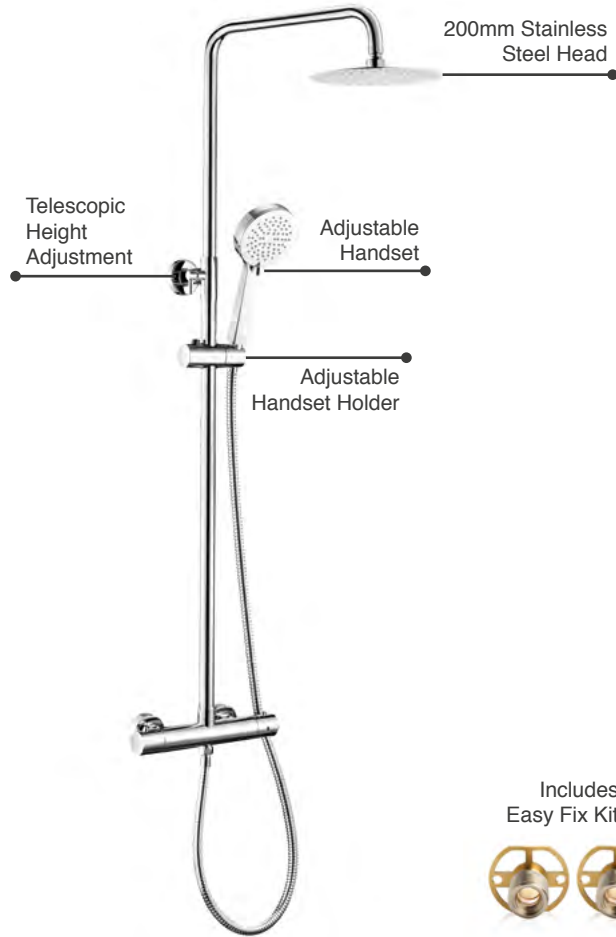

Birr

Code	Size (mm)	RRP
BIR170X75LH	1700 x 750mm Left Hand Bath	£348
BIR170X75RH	1700 x 750mm Right Hand Bath	£348
BIRBAPA	1700 x 750mm Bath Panel	£204

Acrylic Bath Panels

Code	Size (mm)	RRP
MSBAFBP150	1500mm Front Acrylic Bath Panel	£132
MSBAFBP160	1600mm Front Acrylic Bath Panel	£132
MSBAFBP170	1700mm Front Acrylic Bath Panel	£132
MSBAFBP180	1800mm Front Acrylic Bath Panel	£142
MSBAEBP70	700mm End Acrylic Bath Panel	£108
MSBAEBP75	750mm End Acrylic Bath Panel	£108
MSBAEBP80	800mm End Acrylic Bath Panel	£108

Arklow

Code	Size (mm)	RRP
ARK150X70SE	1500 x 700mm	£228
ARK160X70SE	1600 x 700mm	£238
ARK170X70SE	1700 x 700mm	£238

2 Piece Adjustable Wooden Bath Panels

Code	Size (mm)	RRP
MSWOBP70WG	700mm 2 Piece Adjustable End Panel White Gloss	£75
MSWOBP75WG	750mm 2 Piece Adjustable End Panel White Gloss	£75
MSWOBP80WG	800mm 2 Piece Adjustable End Panel White Gloss	£75
MSWOBP170WG	1700mm 2 Piece Adjustable Front Panel White Gloss	£135
MSWOBP180WG	1800mm 2 Piece Adjustable Front Panel White Gloss	£147

Exposed Thermostatic Showers

Firm Round Exposed Thermostatic Shower

Code	Description	RRP
MSSHFIRO	<ul style="list-style-type: none"> • Thermostatic Exposed Shower Valve • Adjustable Riser Rail • 200mm Stainless Steel Head • Chrome Adjustable Handset • Standard Chrome Hose 1.5m • Easy Fix Kit 	£204

Firm Square Exposed Thermostatic Shower

Code	Description	RRP
MSSHFISQ	<ul style="list-style-type: none"> • Thermostatic Exposed Shower Valve • Adjustable Riser Rail • 200mm Stainless Steel Head • Chrome Adjustable Handset Holder • Standard Chrome Hose 1.5m • Easy Fix Kit 	£228