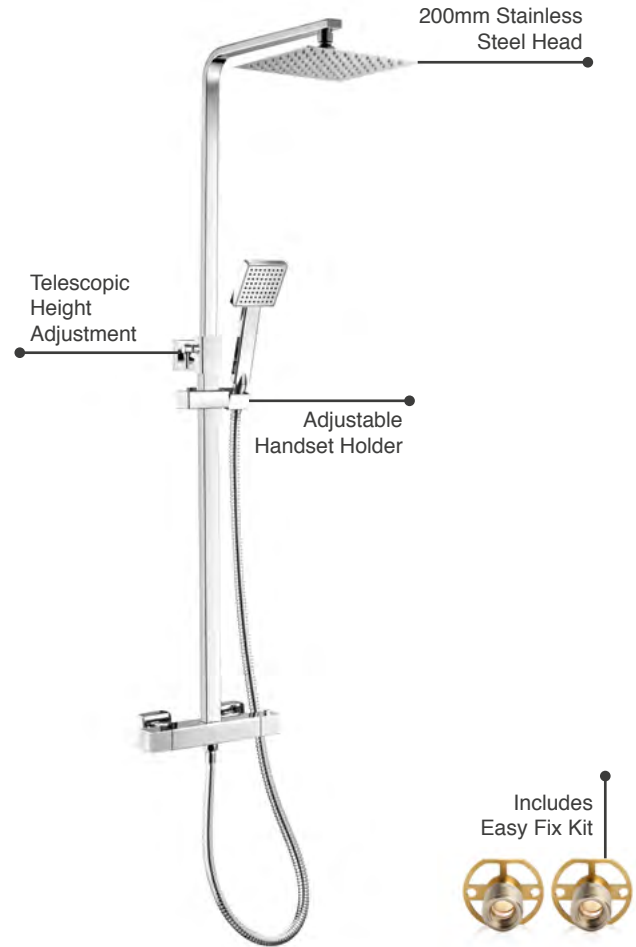

Birr

Code	Size (mm)	RRP
BIR170X75LH	1700 x 750mm Left Hand Bath	£348
BIR170X75RH	1700 x 750mm Right Hand Bath	£348
BIRBAPA	1700 x 750mm Bath Panel	£204

Acrylic Bath Panels

Code	Size (mm)	RRP
MSBAFBP150	1500mm Front Acrylic Bath Panel	£132
MSBAFBP160	1600mm Front Acrylic Bath Panel	£132
MSBAFBP170	1700mm Front Acrylic Bath Panel	£132
MSBAFBP180	1800mm Front Acrylic Bath Panel	£142
MSBAEBP70	700mm End Acrylic Bath Panel	£108
MSBAEBP75	750mm End Acrylic Bath Panel	£108
MSBAEBP80	800mm End Acrylic Bath Panel	£108

Arklow

Code	Size (mm)	RRP
ARK150X70SE	1500 x 700mm	£228
ARK160X70SE	1600 x 700mm	£238
ARK170X70SE	1700 x 700mm	£238

2 Piece Adjustable Wooden Bath Panels

Code	Size (mm)	RRP
MSWOBP70WG	700mm 2 Piece Adjustable End Panel White Gloss	£75
MSWOBP75WG	750mm 2 Piece Adjustable End Panel White Gloss	£75
MSWOBP80WG	800mm 2 Piece Adjustable End Panel White Gloss	£75
MSWOBP170WG	1700mm 2 Piece Adjustable Front Panel White Gloss	£135
MSWOBP180WG	1800mm 2 Piece Adjustable Front Panel White Gloss	£147

Exposed Thermostatic Showers

Firm Round Exposed Thermostatic Shower

Code	Description	RRP
MSSHFIRO	<ul style="list-style-type: none"> • Thermostatic Exposed Shower Valve • Adjustable Riser Rail • 200mm Stainless Steel Head • Chrome Adjustable Handset • Standard Chrome Hose 1.5m • Easy Fix Kit 	£204

Firm Square Exposed Thermostatic Shower

Code	Description	RRP
MSSHFISQ	<ul style="list-style-type: none"> • Thermostatic Exposed Shower Valve • Adjustable Riser Rail • 200mm Stainless Steel Head • Chrome Adjustable Handset Holder • Standard Chrome Hose 1.5m • Easy Fix Kit 	£228