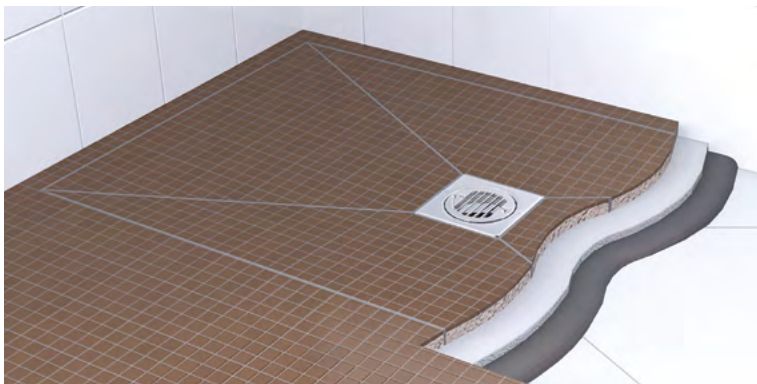

Wetroom Floor Formers