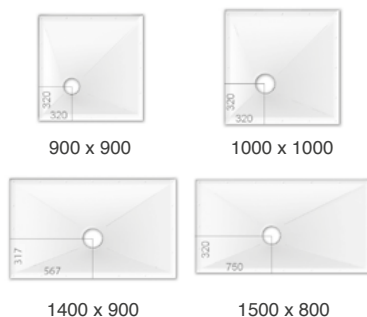

Wetroom Floor Formers

Floor Formers

Code	Description	RRP
WRFF90SQ	Wetroom Floor Former 900 x 900mm - 22mm Depth	£468
WRFF100SQ	Wetroom Floor Former 1000 x 1000mm - 22mm Depth	£468
WRFF140X90	Wetroom Floor Former 1400 x 900mm - 22mm Depth	£468
WRFF150X80	Wetroom Floor Former 1500 x 800mm - 22mm Depth	£468