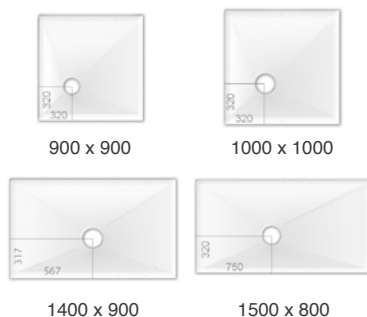

Wetroom Floor Formers

Floor Formers

Code	Description	RRP
WRFF90SQ	Wetroom Floor Former 900 x 900mm - 22mm Depth	€569
WRFF100SQ	Wetroom Floor Former 1000 x 1000mm - 22mm Depth	€569
WRFF140X90	Wetroom Floor Former 1400 x 900mm - 22mm Depth	€569
WRFF150X80	Wetroom Floor Former 1500 x 800mm - 22mm Depth	€569