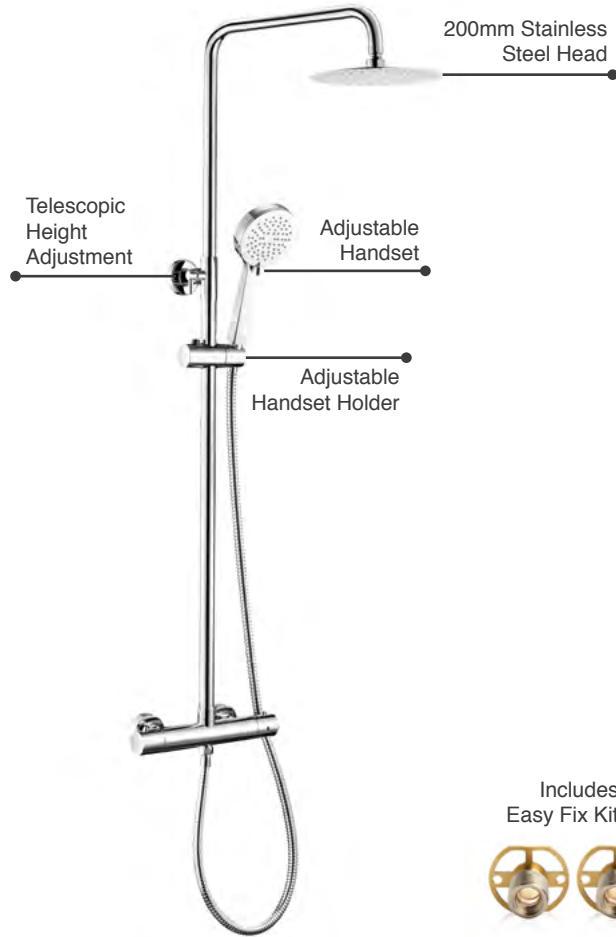

Birr

Code	Size (mm)	RRP
BIR170X75LH	1700 x 750mm Left Hand Bath	€424
BIR170X75RH	1700 x 750mm Right Hand Bath	€424
BIRBAPA	1700 x 750mm Bath Panel	€249

Acrylic Bath Panels

Code	Size (mm)	RRP
MSBAFBP150	1500mm Front Acrylic Bath Panel	€160
MSBAFBP160	1600mm Front Acrylic Bath Panel	€160
MSBAFBP170	1700mm Front Acrylic Bath Panel	€160
MSBAFBP180	1800mm Front Acrylic Bath Panel	€173
MSBAEBP70	700mm End Acrylic Bath Panel	€133
MSBAEBP75	750mm End Acrylic Bath Panel	€133
MSBAEBP80	800mm End Acrylic Bath Panel	€133

Arklow

Code	Size (mm)	RRP
ARK150X70SE	1500 x 700mm	€278
ARK160X70SE	1600 x 700mm	€288
ARK170X70SE	1700 x 700mm	€288

2 Piece Adjustable Wooden Bath Panels

Code	Size (mm)	RRP
MSWOBP70WG	700mm 2 Piece Adjustable End Panel White Gloss	€92
MSWOBP75WG	750mm 2 Piece Adjustable End Panel White Gloss	€92
MSWOBP80WG	800mm 2 Piece Adjustable End Panel White Gloss	€92
MSWOBP170WG	1700mm 2 Piece Adjustable Front Panel White Gloss	€165
MSWOBP180WG	1800mm 2 Piece Adjustable Front Panel White Gloss	€178

Exposed Thermostatic Showers

Firm Round Exposed Thermostatic Shower

Code	Description	RRP
MSSHFIRO	<ul style="list-style-type: none"> • Thermostatic Exposed Shower Valve • Adjustable Riser Rail • 200mm Stainless Steel Head • Chrome Adjustable Handset • Standard Chrome Hose 1.5m • Easy Fix Kit 	€249

Firm Square Exposed Thermostatic Shower

Code	Description	RRP
MSSHFISQ	<ul style="list-style-type: none"> • Thermostatic Exposed Shower Valve • Adjustable Riser Rail • 200mm Stainless Steel Head • Chrome Adjustable Handset Holder • Standard Chrome Hose 1.5m • Easy Fix Kit 	€278