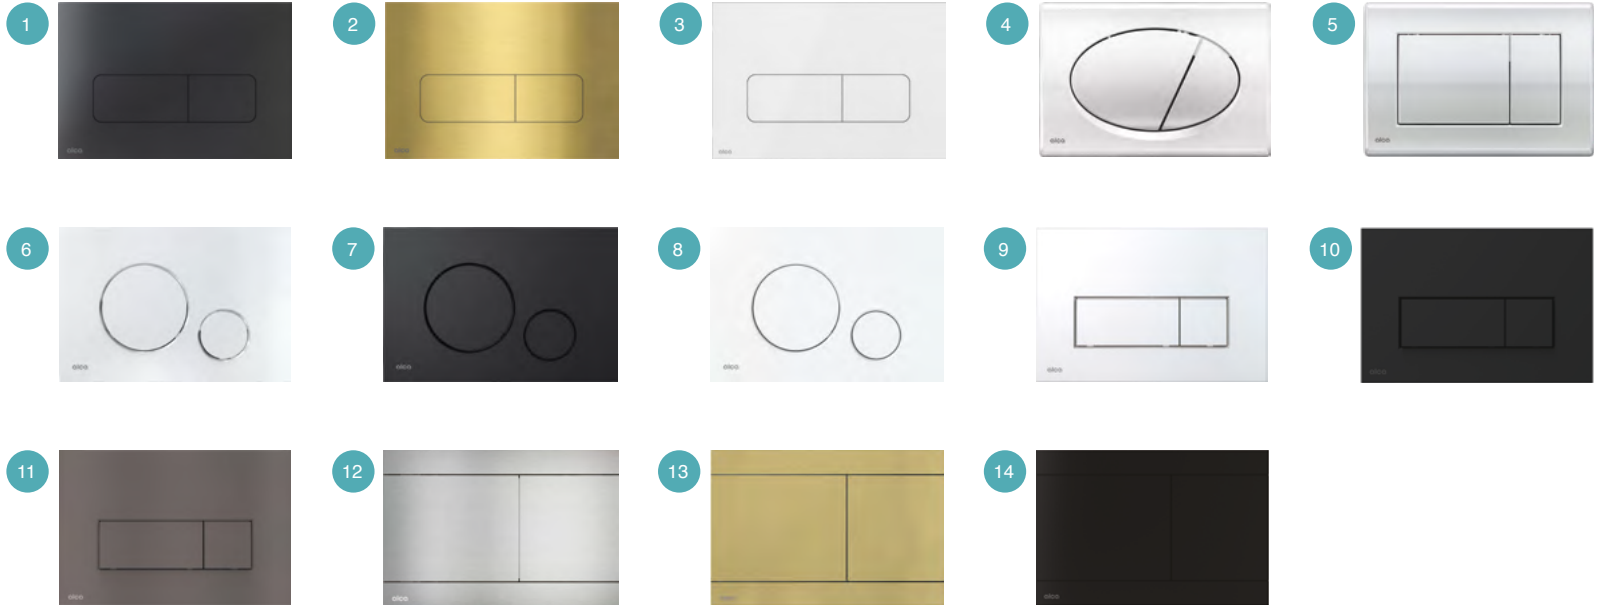

Flush Plates