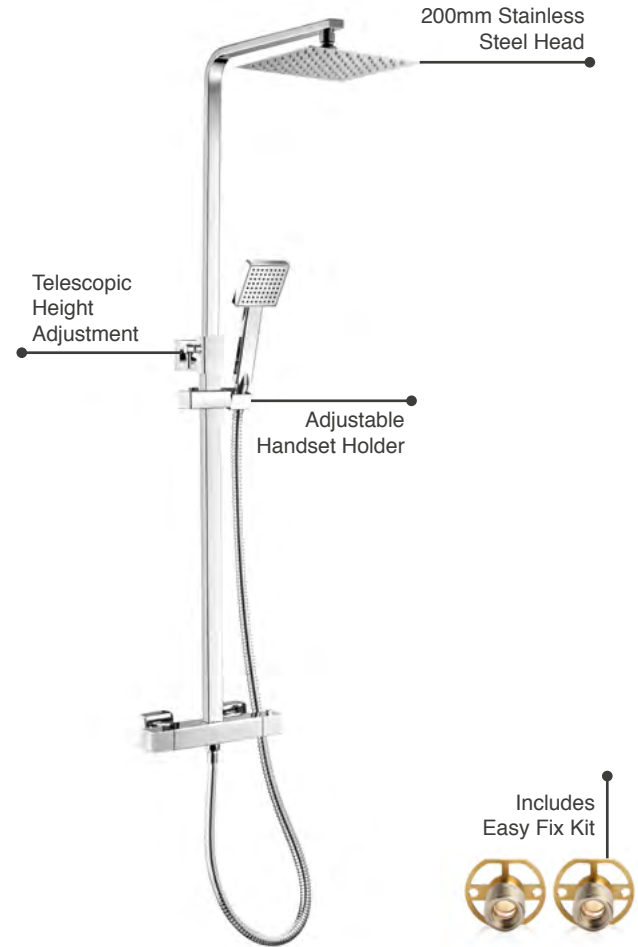

Birr

Code	Size (mm)	RRP
BIR170X75LH	1700 x 750mm Left Hand Bath	€424
BIR170X75RH	1700 x 750mm Right Hand Bath	€424
BIRBAPA	1700 x 750mm Bath Panel	€249

Acrylic Bath Panels

Code	Size (mm)	RRP
MSBAFBP150	1500mm Front Acrylic Bath Panel	€160
MSBAFBP160	1600mm Front Acrylic Bath Panel	€160
MSBAFBP170	1700mm Front Acrylic Bath Panel	€160
MSBAFBP180	1800mm Front Acrylic Bath Panel	€173
MSBAEBP70	700mm End Acrylic Bath Panel	€133
MSBAEBP75	750mm End Acrylic Bath Panel	€133
MSBAEBP80	800mm End Acrylic Bath Panel	€133

Arklow

Code	Size (mm)	RRP
ARK150X70SE	1500 x 700mm	€278
ARK160X70SE	1600 x 700mm	€288
ARK170X70SE	1700 x 700mm	€288

2 Piece Adjustable Wooden Bath Panels

Code	Size (mm)	RRP
MSWOBP70WG	700mm 2 Piece Adjustable End Panel White Gloss	€92
MSWOBP75WG	750mm 2 Piece Adjustable End Panel White Gloss	€92
MSWOBP80WG	800mm 2 Piece Adjustable End Panel White Gloss	€92
MSWOBP170WG	1700mm 2 Piece Adjustable Front Panel White Gloss	€165
MSWOBP180WG	1800mm 2 Piece Adjustable Front Panel White Gloss	€178

Exposed Thermostatic Showers

Firm Round Exposed Thermostatic Shower

Code	Description	RRP
MSSHFIRO	<ul style="list-style-type: none"> • Thermostatic Exposed Shower Valve • Adjustable Riser Rail • 200mm Stainless Steel Head • Chrome Adjustable Handset • Standard Chrome Hose 1.5m • Easy Fix Kit 	€249

Firm Square Exposed Thermostatic Shower

Code	Description	RRP
MSSHFISQ	<ul style="list-style-type: none"> • Thermostatic Exposed Shower Valve • Adjustable Riser Rail • 200mm Stainless Steel Head • Chrome Adjustable Handset Holder • Standard Chrome Hose 1.5m • Easy Fix Kit 	€278