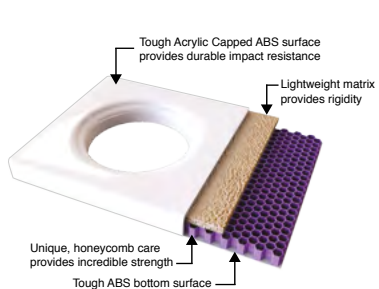

Wetroom Floor Formers