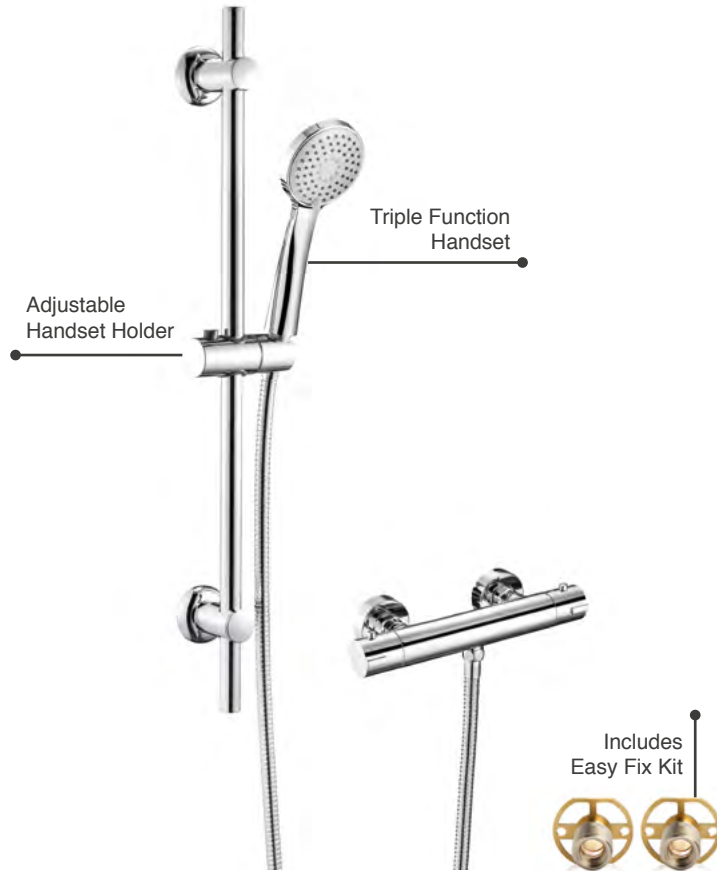

Exposed Thermostatic Showers

Firm Round Exposed Thermostatic Shower

Code	Description	RRP
MSSHFIRO	<ul style="list-style-type: none"> • Thermostatic Exposed Shower Valve • Adjustable Riser Rail • 200mm Stainless Steel Head • Chrome Adjustable Handset • Standard Chrome Hose 1.5m • Easy Fix Kit 	€249

Firm Square Exposed Thermostatic Shower

Code	Description	RRP
MSSHFISQ	<ul style="list-style-type: none"> • Thermostatic Exposed Shower Valve • Adjustable Riser Rail • 200mm Stainless Steel Head • Chrome Adjustable Handset Holder • Standard Chrome Hose 1.5m • Easy Fix Kit 	€278

Avon Exposed Thermostatic Shower

Code	Description	RRP
MSSHAVCP	<ul style="list-style-type: none"> Thermostatic Exposed Shower Valve Chrome Chrome Adjustable Triple Function Handset Chrome Adjustable Handset Holder & Sliding Rail Standard Chrome Hose 1.5m Easy Fix Kit 	€202